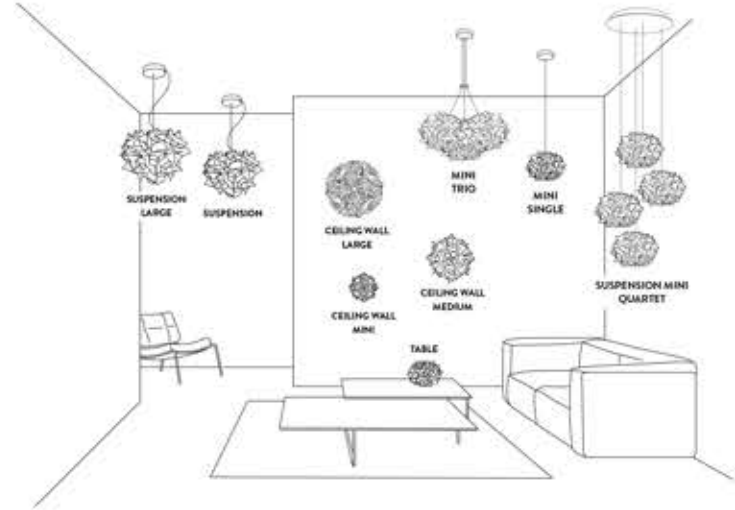

VELI ENTIRE COLLECTION